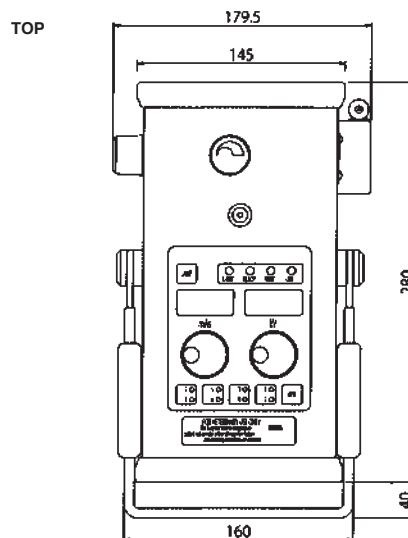

DRAWING

UNIT:mm