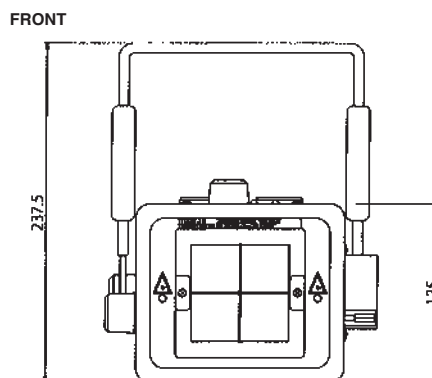

DRAWING

UNIT:mm